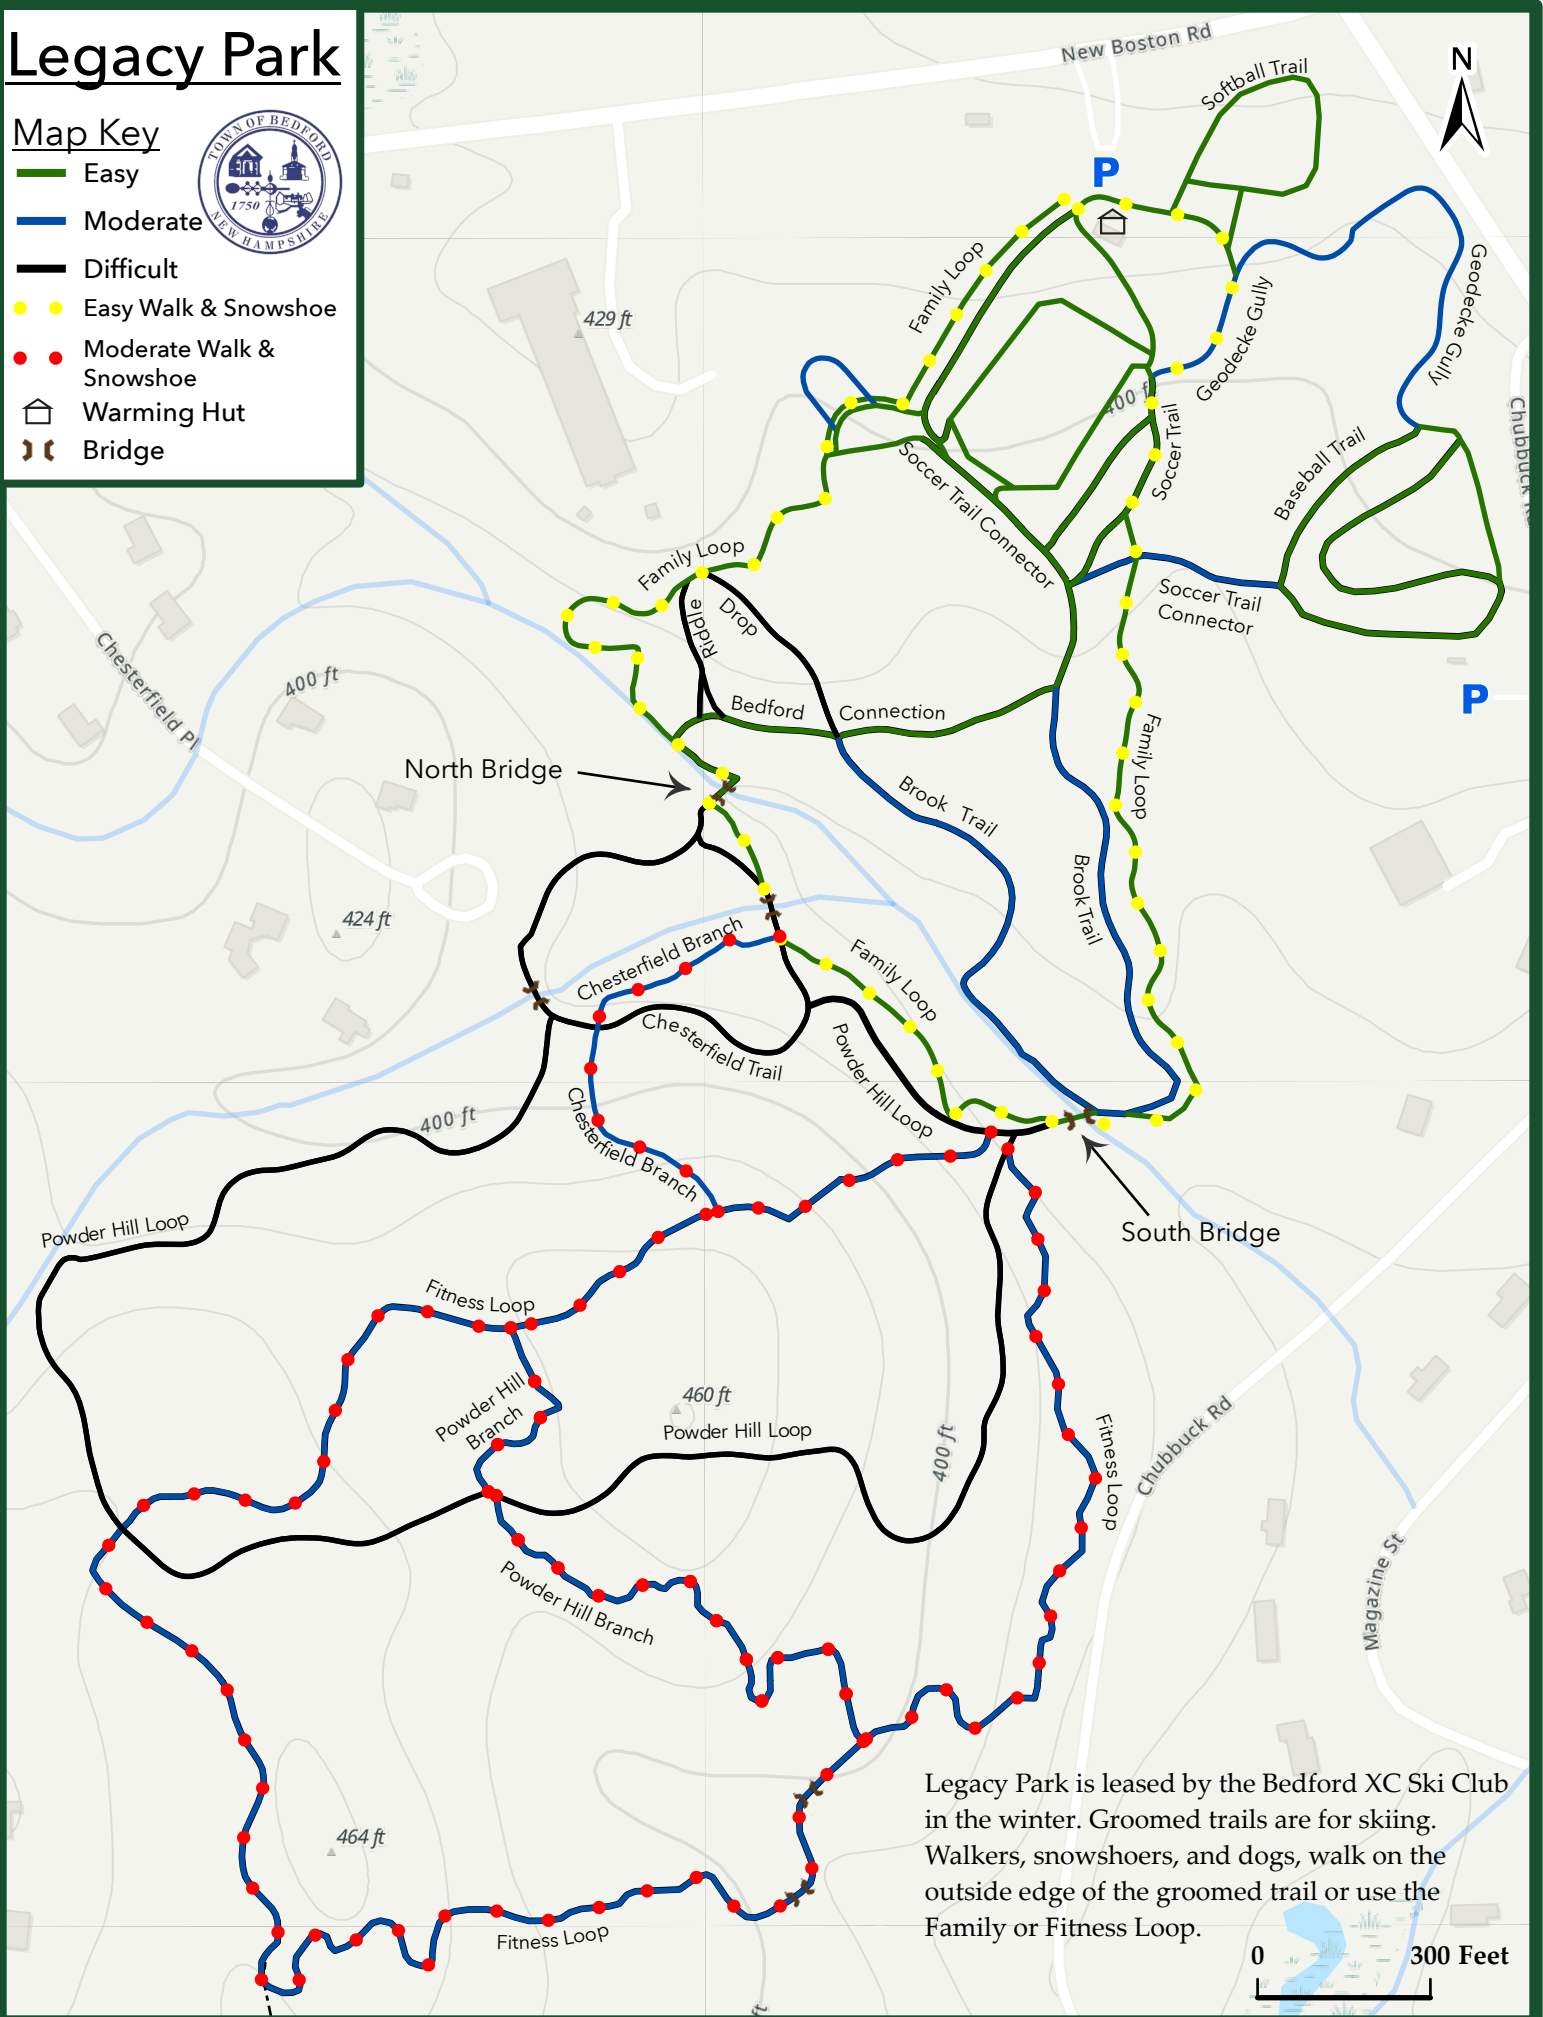

Legacy Park

Map Key

- Easy
- Moderate
- Difficult
- Easy Walk & Snowshoe
- Moderate Walk & Snowshoe
-  Warming Hut
-  Bridge

Legacy Park is leased by the Bedford XC Ski Club in the winter. Groomed trails are for skiing. Walkers, snowshoers, and dogs, walk on the outside edge of the groomed trail or use the Family or Fitness Loop.